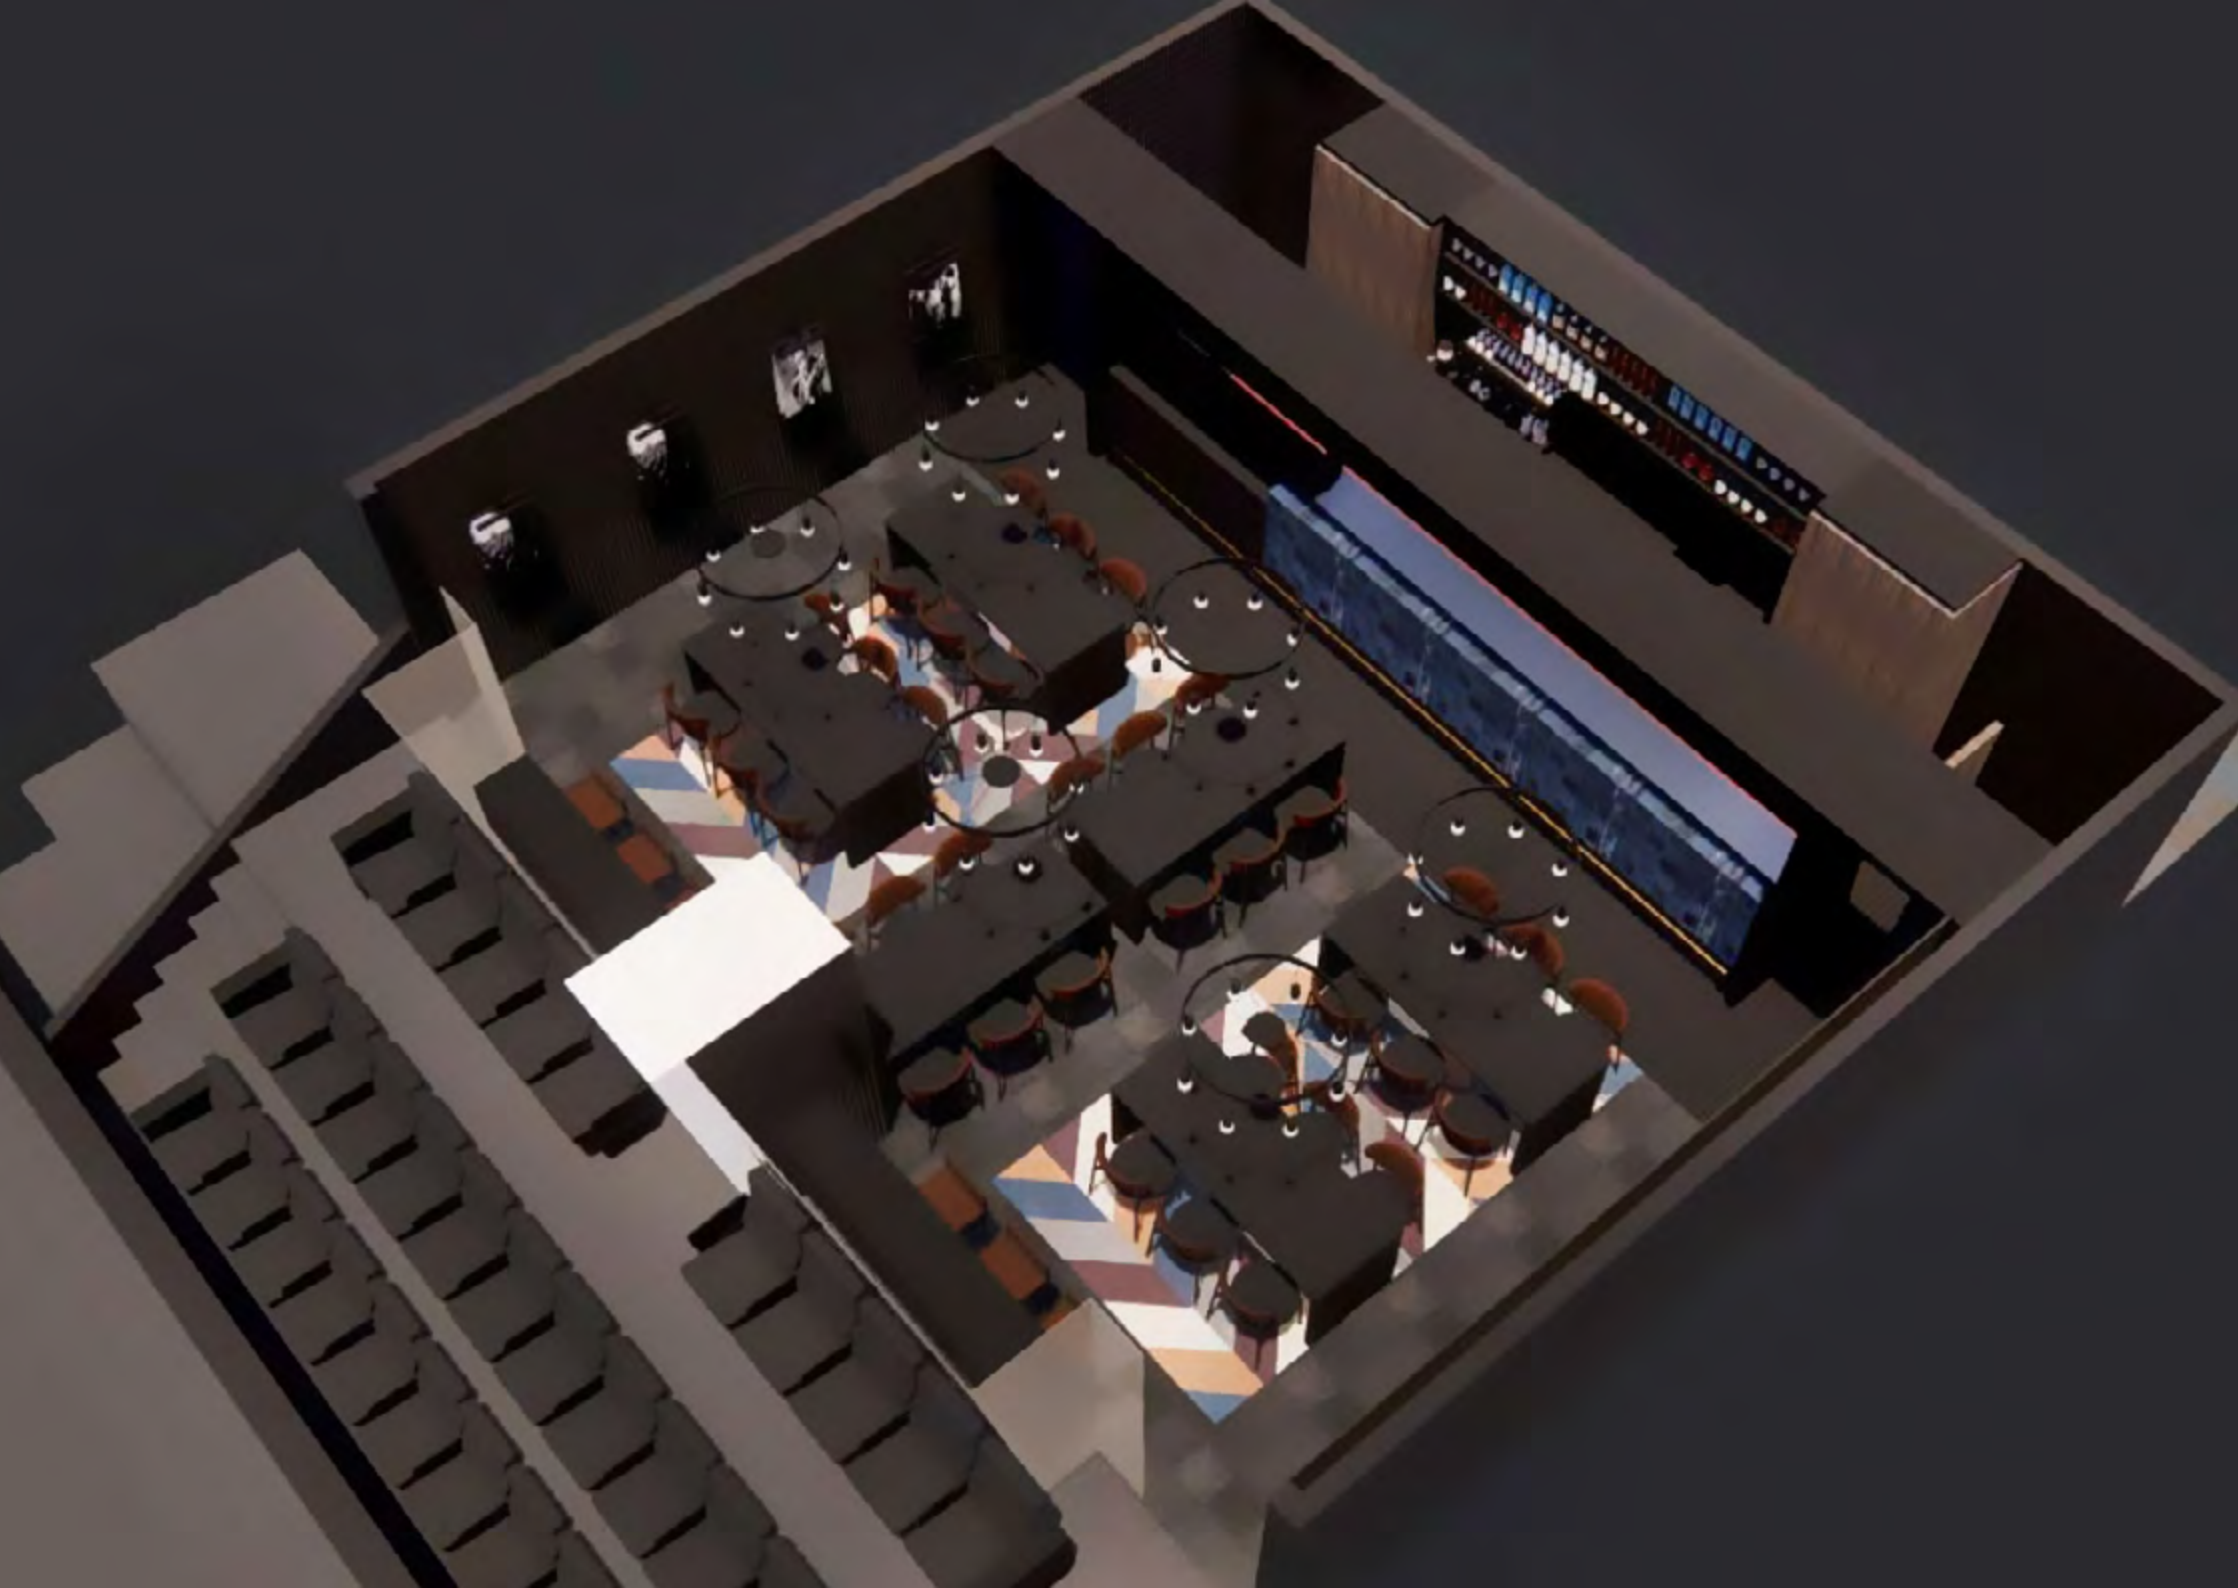

VANTAGE ADVANTAGE

TAKE ADVANTAGE OF THESE BENEFITS:

- Reserved seating to all public ticketed events
- All inclusive sit-down menu with a range of premium beverages
- One complimentary parking pass per event
- In-seat service throughout the event
- Transferable tickets to share with colleagues, family or friends
- Access to private amenities and venue entrance
- Invitations to special events and opportunities throughout the year
- Access to discount function room hire
- Dedicated Account Manager